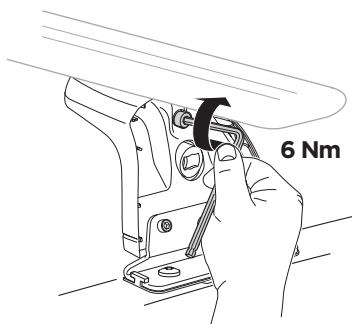

x4

A

B

C

2

753
FootPack

WW ▶  Thule Sweden AB, Box 69, 330 33 Hillerstorp, SWEDEN
NA ▶  Thule Inc., 42 Silvermine Road, Seymour, Connecticut 06483, USA

 info@thule.com
 Phone: 800-238-2388