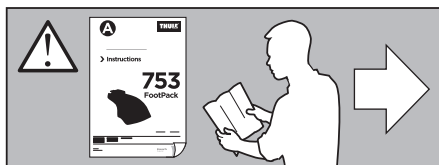

x4

A

B

C

2

753
FootPack

WW ▶  Thule Sweden AB, Box 69, 330 33 Hillerstorp, SWEDEN
NA ▶  Thule Inc., 42 Silvermine Road, Seymour, Connecticut 06483, USA

 info@thule.com
 Phone: 800-238-2388