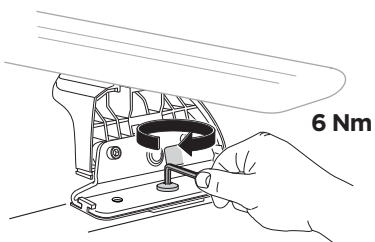

x4

A

B

C

2

753
FootPack

WW ▶  Thule Sweden AB, Box 69, 330 33 Hillerstorp, SWEDEN
NA ▶  Thule Inc., 42 Silvermine Road, Seymour, Connecticut 06483, USA

 info@thule.com
 Phone: 800-238-2388