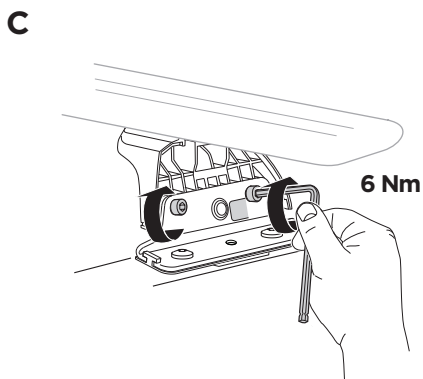

x4

A

B

C

2

753
FootPack

WW ▶  Thule Sweden AB, Box 69, 330 33 Hillerstorp, SWEDEN
NA ▶  Thule Inc., 42 Silvermine Road, Seymour, Connecticut 06483, USA

 info@thule.com
 Phone: 800-238-2388