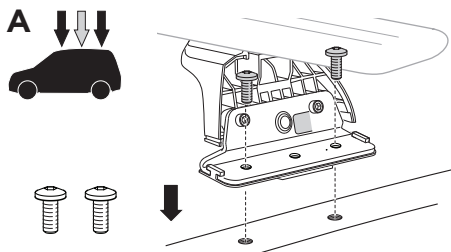

x4

A

B

C

2

753
FootPack

WW ▶  Thule Sweden AB, Box 69, 330 33 Hillerstorp, SWEDEN
NA ▶  Thule Inc., 42 Silvermine Road, Seymour, Connecticut 06483, USA

 info@thule.com
 Phone: 800-238-2388