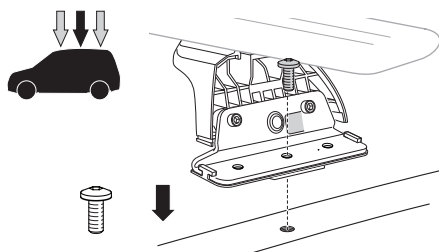

x4

A

B

C

2

753
FootPack

WW ▶  Thule Sweden AB, Box 69, 330 33 Hillerstorp, SWEDEN
NA ▶  Thule Inc., 42 Silvermine Road, Seymour, Connecticut 06483, USA

 info@thule.com
 Phone: 800-238-2388