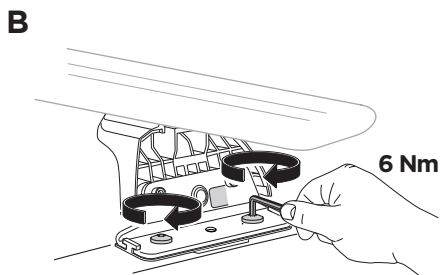

x4

A

B

C

2

753
FootPack

WW ▶  Thule Sweden AB, Box 69, 330 33 Hillerstorp, SWEDEN
NA ▶  Thule Inc., 42 Silvermine Road, Seymour, Connecticut 06483, USA

 info@thule.com
 Phone: 800-238-2388