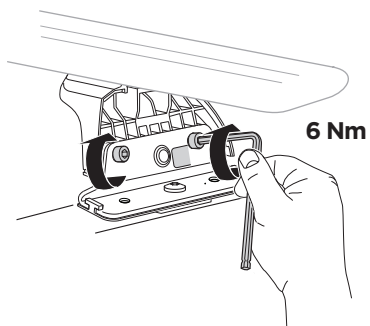

x4

A

B

C

2

753
FootPack

WW ▶  Thule Sweden AB, Box 69, 330 33 Hillerstorp, SWEDEN
NA ▶  Thule Inc., 42 Silvermine Road, Seymour, Connecticut 06483, USA

 info@thule.com
 Phone: 800-238-2388